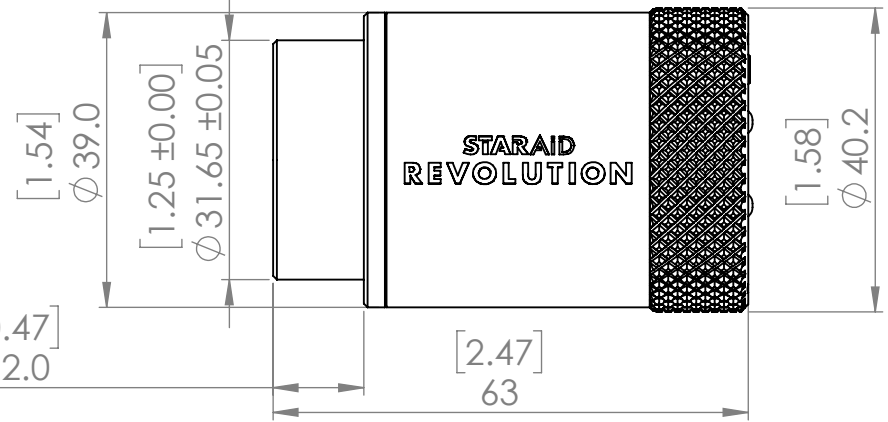

6 5 4 3 2 1

D

D

1.25" Filter thread
M28.5 x 0.6

Sensor focal plane
[0.472]
12.00

Max filter thread depth
[0.150]
3.80

C

C

B

B

A

A

6 5 4 3 2 1

**STARAIID
REVOLUTION**

Description: Smart Autoguider

Weight: 70 g	Sheet 1 OF 1	Revision: B	Version: 2.2.0
--------------	--------------	-------------	----------------