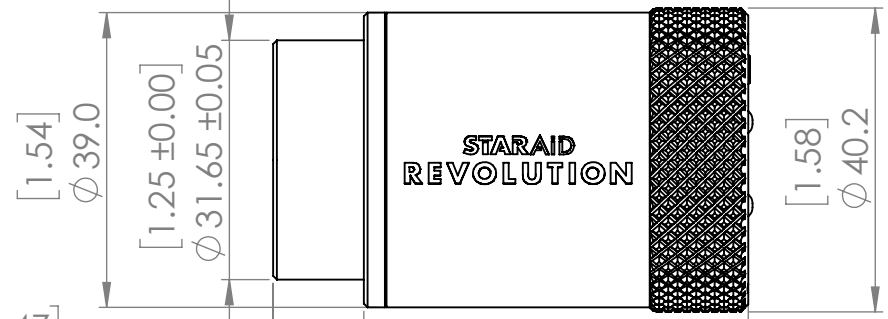

6 5 4 3 2 1

D

1.25" Filter thread  
M28.5 x 0.6

Sensor focal plane

[0.472]

12.00

Max filter thread depth

[0.150]

3.80

D

C

Sensor

[1.54]  
Ø 39.0

[1.25 ±0.00]  
Ø 31.65 ±0.05

STARAIID  
REVOLUTION

[1.58]  
Ø 40.2

B

A

**STARAIID  
REVOLUTION**

Description: Smart Autoguiders

Weight: 70 g	Sheet 1 OF 1	Revision: B	Version: 2.2.2
--------------	--------------	-------------	----------------

A

6 5 4 3 2 1