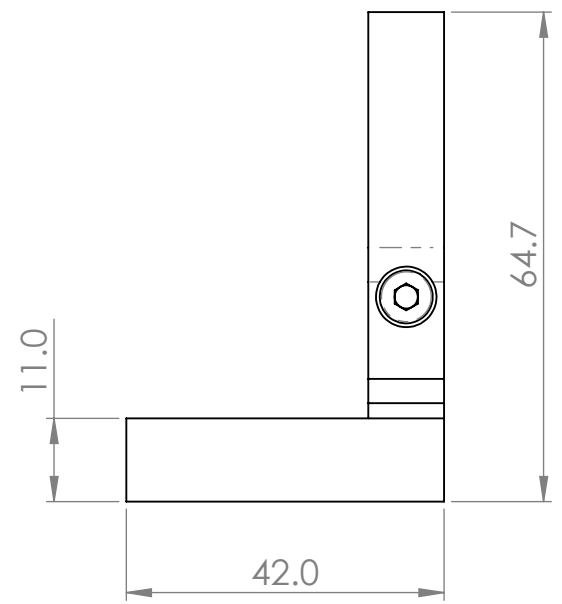

6 5 4 3 2 1

D

D

C

C

B

B