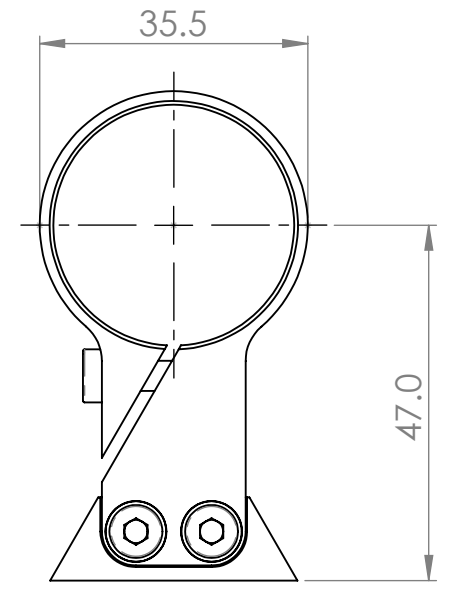

6 5 4 3 2 1

D

D

C

C

B

B