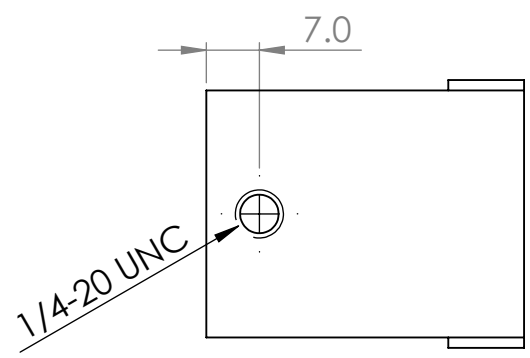

A

A

6 5 4 3 2 1

STARaiD
REVOLUTION

Description:		Finder Shoe Adapter	
Weight: 44.43 g	Sheet 1 OF 1	Revision: B	Version: 1.0