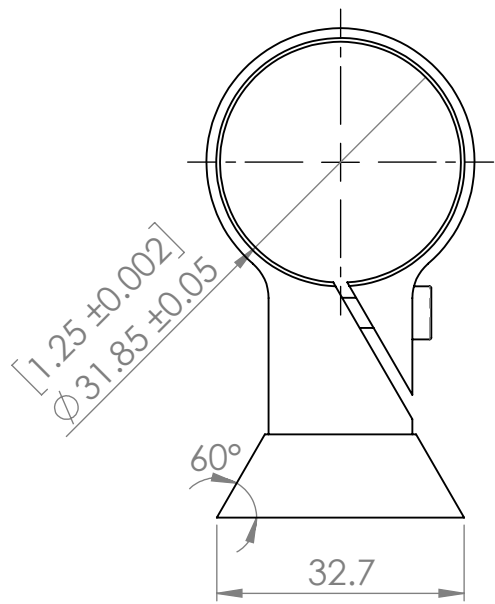

6 5 4 3 2 1

D

D

C

C

B

B