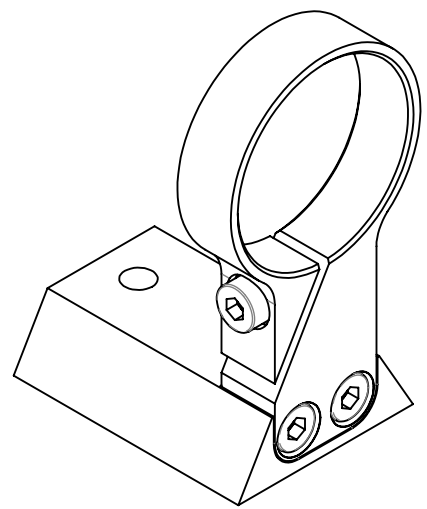

A

A

6 5 4 3 2 1

STARaiD
REVOLUTION

Description:		Finder Shoe Adapter	
Weight: 44.43 g	Sheet 1 OF 1	Revision: B	Version: 1.0