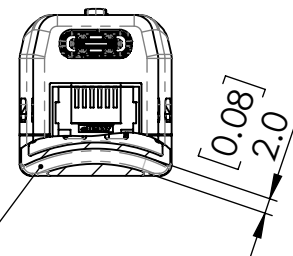

C

C

B

B

A

A

X. Cable tie anchor channel

DC. Power port

B. Uplink port

A. Guide port

STARAIID REVOLUTION			
Description:		Splitter	
Weight:	10 g	Sheet 1 OF 1	Revision: B
		Version:	2.2.2

6

5

4

3

2