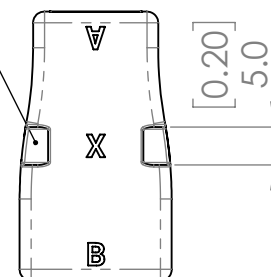

C

C

B

B

A

A

X. Cable tie anchor channel

DC. Power port

B. Uplink port

A. Guide port

STARAIID REVOLUTION			
Description:		Splitter	
Weight:	10 g	Sheet 1 OF 1	Revision: B
		Version:	2.2.2

6

5

4

3

2