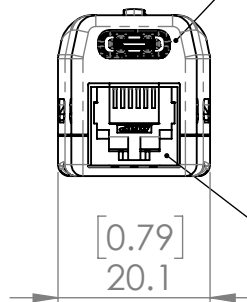

C

C

B

B

A

A

X. Cable tie anchor channel

DC. Power port

B. Uplink port

A. Guide port

STARAIID REVOLUTION			
Description:		Splitter	
Weight:	10 g	Sheet 1 OF 1	Revision: B
		Version:	2.2.2

6

5

4

3

2