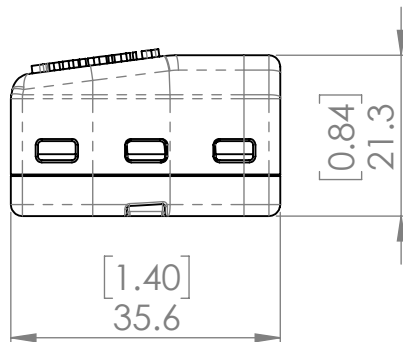

C

C

B

B

A

A

X. Cable tie anchor channel

DC. Power port

B. Uplink port

A. Guide port

STARAIID REVOLUTION			
Description:		Splitter	
Weight:	10 g	Sheet 1 OF 1	Revision: B
		Version:	2.2.2

6

5

4

3

2